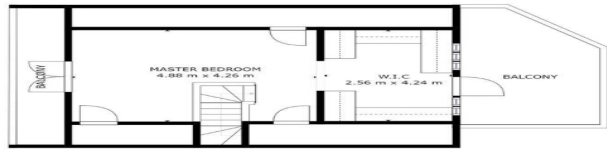

FLOOR 3

GROSS INTERNAL AREA
FLOOR 1: 87 m²; FLOOR 2: 73 m²
FLOOR 3: 23 m²
TOTAL: 163 m²
MEAS. AND DIMENSIONS AND AREAS GIVEN ARE APPROXIMATE. ACTUAL MAY VARY.

Matterport

FLOOR 1

GROSS INTERNAL AREA
FLOOR 1: 52 m², FLOOR 2: 73 m²
FLOOR 3: 23 m²
TOTAL: 148 m²
SIZES AND DIMENSIONS ARE APPROXIMATE, ACTUAL MAY VARY.

idealista

FLOOR 2

GROSS INTERNAL AREA
FLOOR 1: 57 m², FLOOR 2: 73 m²
FLOOR 3: 25 m²
TOTAL: 163 m²
MEAS. AND DIMENSIONS AND SURFACE AREAS, ACTUAL MAY VARY

Matterport