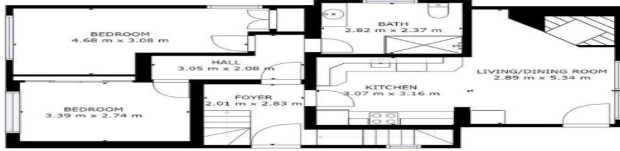

FLOOR 3

GROSS INTERNAL AREA
FLOOR 1: 87 m²; FLOOR 2: 73 m²
FLOOR 3: 23 m²
TOTAL: 163 m²
MEAS. AND DIMENSIONS AND AREAS GIVEN ARE APPROXIMATE. ACTUAL MAY VARY.

Matterport

FLOOR 1

GROSS INTERNAL AREA
FLOOR 1: 52 m², FLOOR 2: 73 m²
FLOOR 3: 23 m²
TOTAL: 148 m²
SIZES AND DIMENSIONS ARE APPROXIMATE, ACTUAL MAY VARY.

idealista

FLOOR 2

GROSS INTERNAL AREA
FLOOR 1: 57 m², FLOOR 2: 73 m²
FLOOR 3: 25 m²
TOTAL: 163 m²
MEAS. AND DIMENSIONS AND SURFACE AREAS, ACTUAL MAY VARY

Matterport