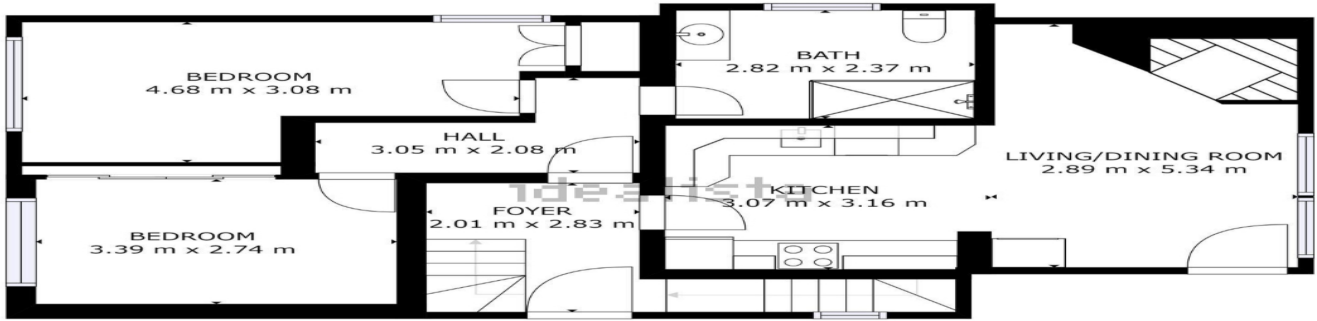

FLOOR 2

Matterport