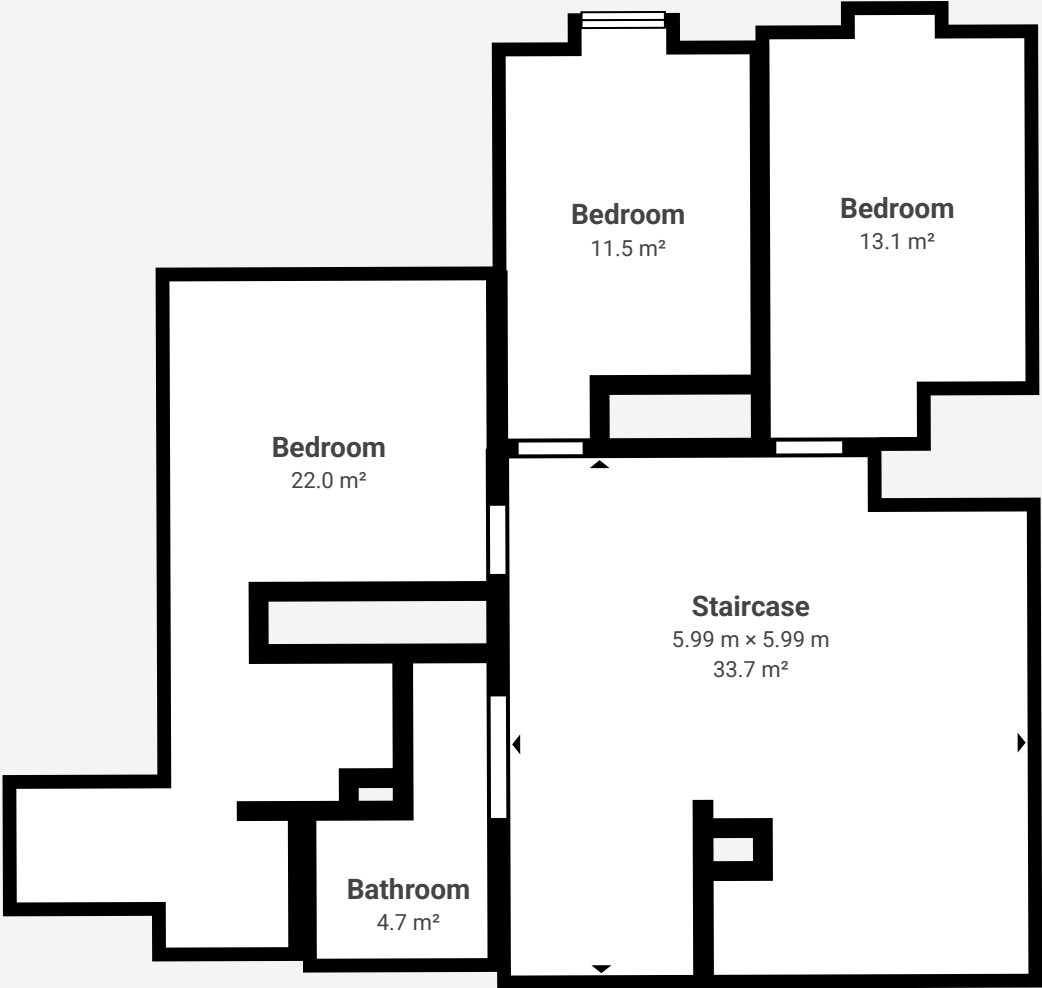

Layout

Floor 1

Floor 2

Living Room
6.00 m × 8.74 m
51.4 m²