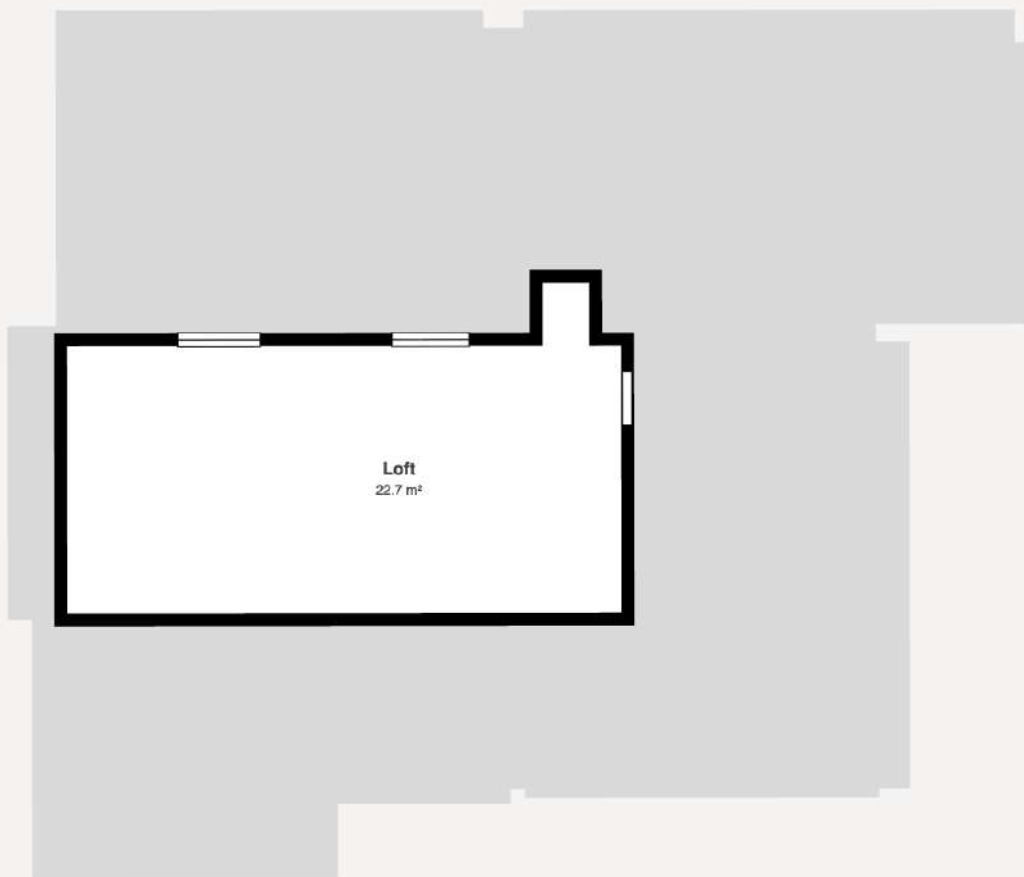

 Matterport Property Report:

**Remax Prestige - Quinta**

**Gross Floor Area - Full Property 299.6 m<sup>2</sup> | Floor 1 55.5 m<sup>2</sup>**

Sizes and dimensions are approximate, actual may vary

Visit 3D space on  
 Matterport

Matterport Property Report:

Remax Prestige - Quinta

Gross Floor Area - Full Property 299.6 m² | Floor 2 111.9 m²

Sizes and dimensions are approximate, actual may vary

Visit 3D space on  
Matterport

 Matterport Property Report:

**Remax Prestige - Quinta**

Gross Floor Area - Full Property 299.6 m<sup>2</sup> | Floor 4 26.3 m<sup>2</sup>

Sizes and dimensions are approximate, actual may vary

Visit 3D space on  
 Matterport

 Matterport Property Report:

**Remax Prestige - Quinta**

Gross Floor Area - Full Property 299.6 m<sup>2</sup> | Floor 3 105.9 m<sup>2</sup>

Sizes and dimensions are approximate, actual may vary

Visit 3D space on  
 Matterport