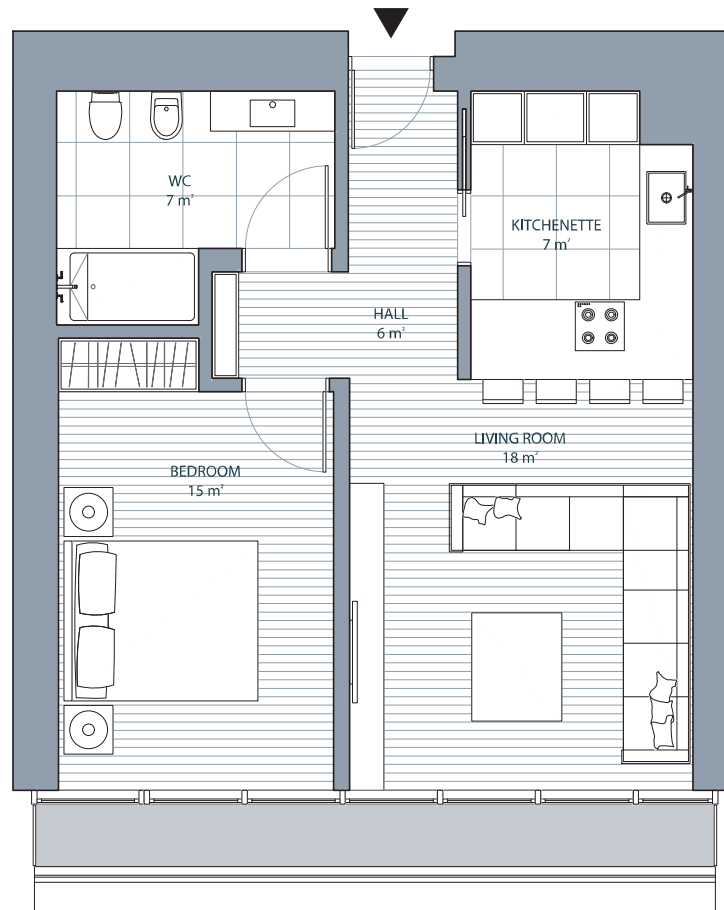

INFINITY

NATURE

BLOCK Nature	FLOOR -1 to 7	APARTMENT T1	Gross Internal Area 68 m ² /sqm Exterior Area 7 m ² /sqm Gross Private Area 75 m ² /sqm	#1 Storage #1 Parking Space
------------------------	-------------------------	------------------------	--	--------------------------------